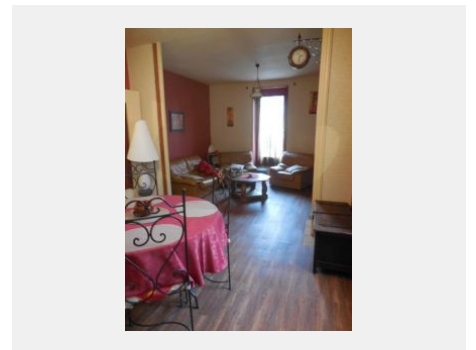

Sale Housing estate - Montceau-les-Mines

Details

Reference	2936
Price	132,500 €
City	Montceau-les-Mines
Plot of land	684 sq m

www.aci-immo.fr