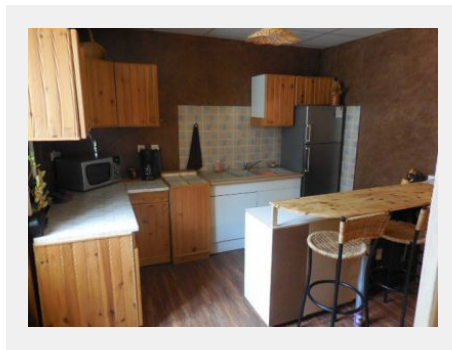

Sale Housing estate - Montceau-les-Mines

Details

Reference	2936
Price	132,500 €
City	Montceau-les-Mines
Plot of land	684 sq m

www.aci-immo.fr